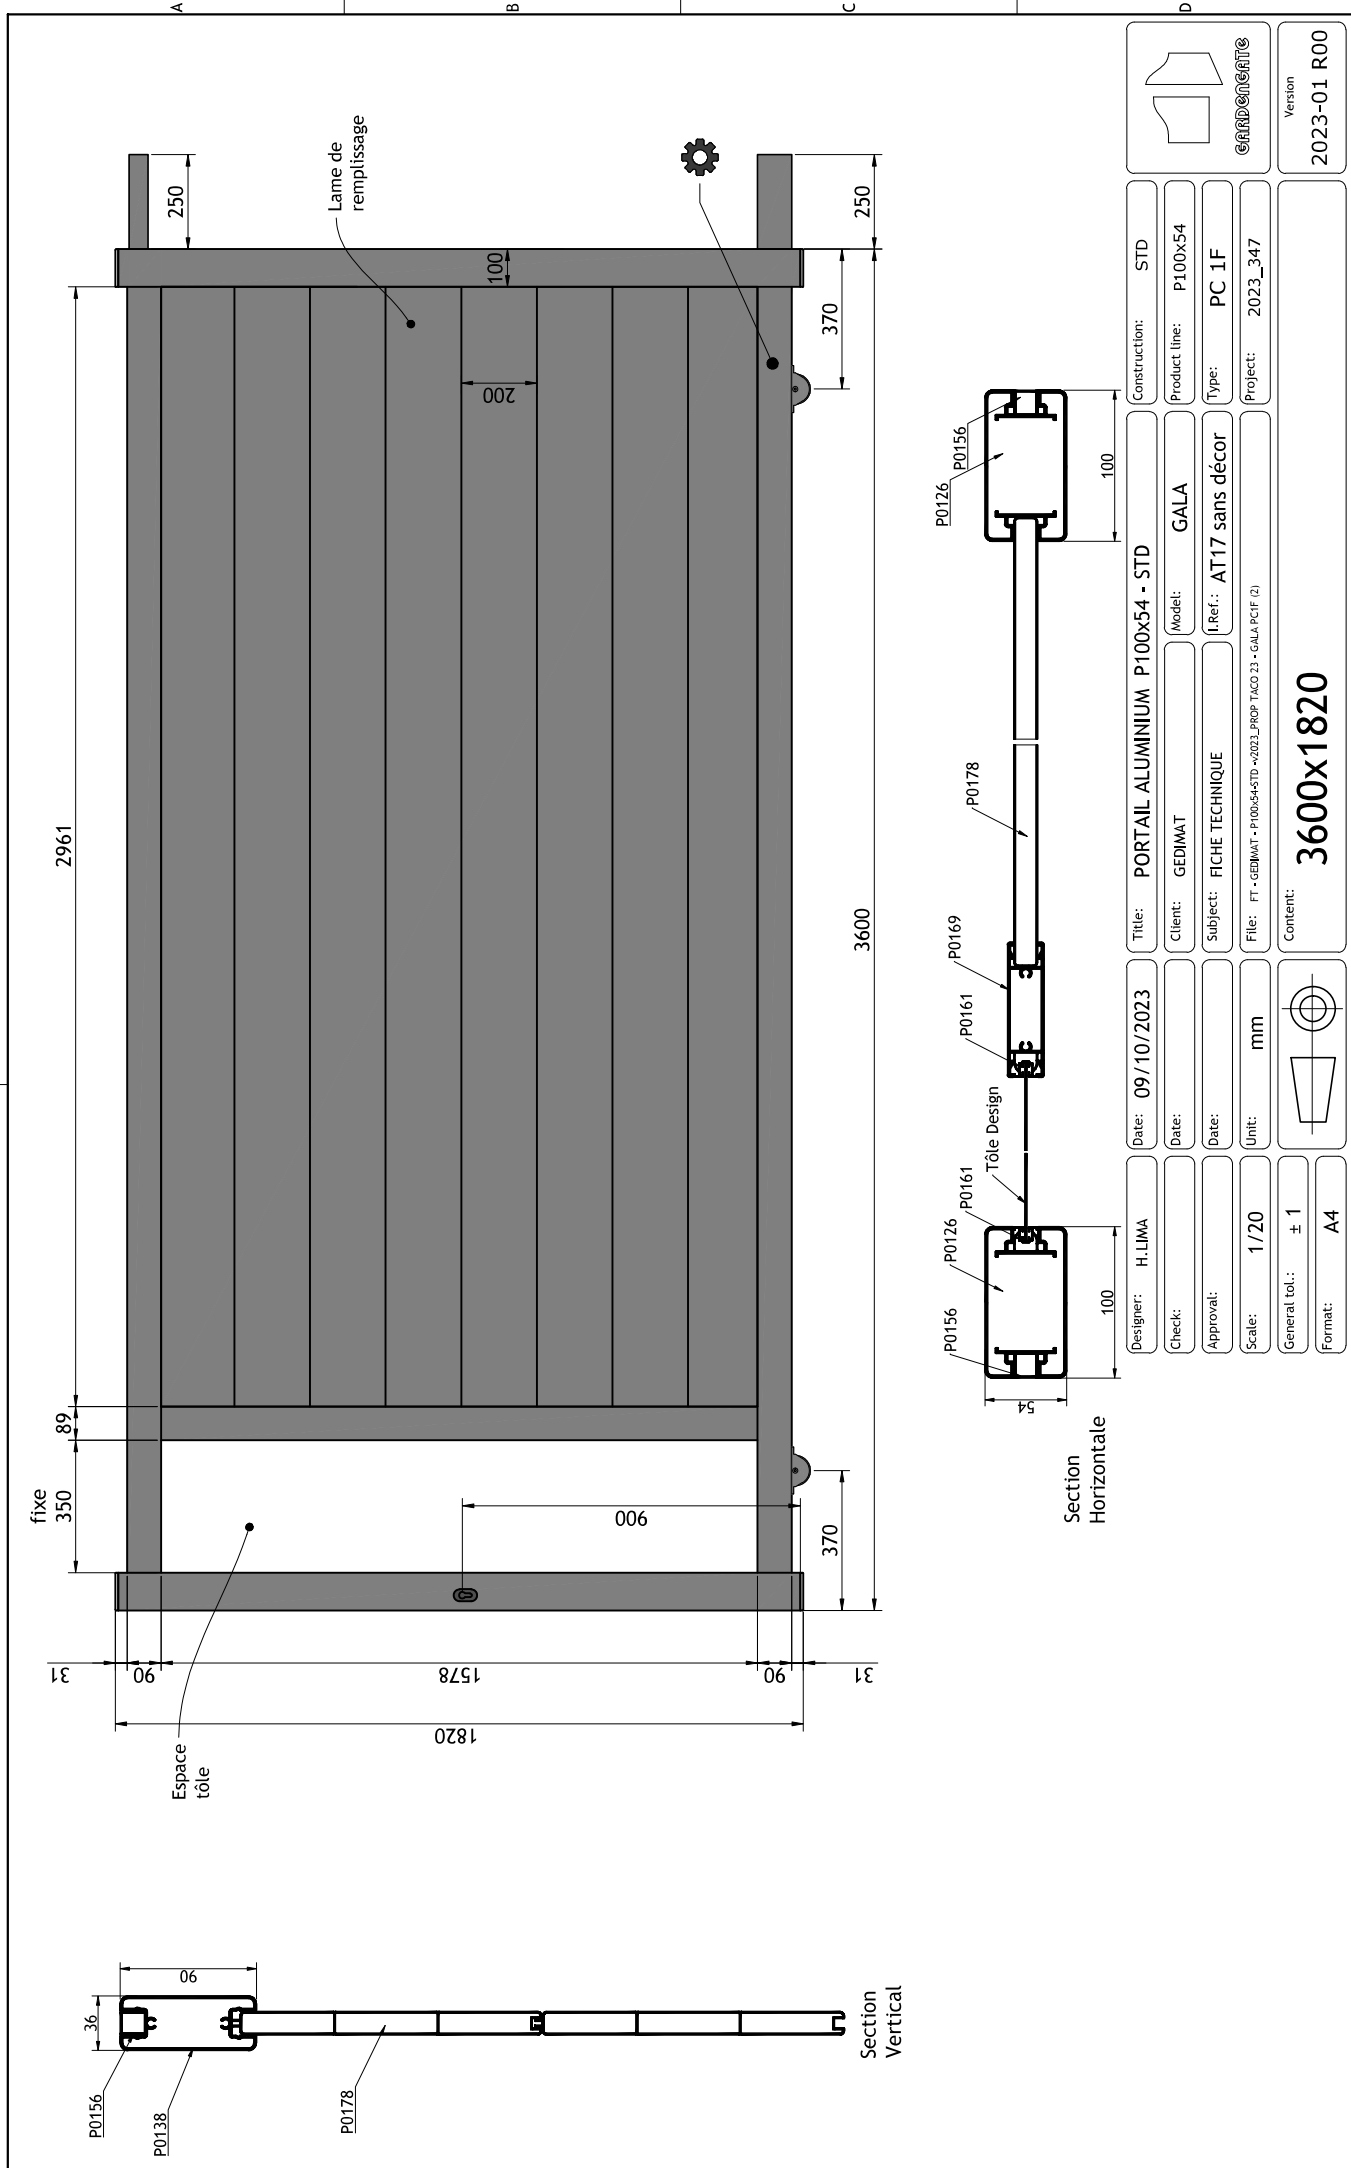

fixe

31

90

36

90

31

1578

90

31

1820

89

350

2961

100

200

370

250

3600

370

250

100

54

100

100

100

100

100

100

100

100

100

100

100

100

100

100

100

100

100

100

100

100

100

100

100

100

100

100

100

100

100

100

100

100

100

100

100

100

100

100

100

100

100

100

100

100

100

100

100

100

100

100

100

100

100

100

100

100

100

100

100

100

100

100

100

100

100

100

100

100

100

100

100

100

100

100

100

100

100

100

100

100

100

100

100

100

100

100

100

100

100

100

100

100

100

100

100

100

100

100

100

100

100

100

100

100

100

100

100

100

100

100

100

100

100

100

100

100

100

100

100

100

100

100

100

100

100

100

100

100

100

100

100

100

100

100

100

100

100

100

100

100

100

100

100

100

100

100

100

100

100

100

100

100

100

100

100

100

100

100

100

100

100

100

100

100

100

100

100

100

100

100

100

100

100

100

100

100

100

100

100

100

100

100

100

100

100

100

100

100

100

100

100

100

100

100

100

100

100

100

100

100

100

100

100

100

100

100

100

100

100

100

100

100

100

100

100

100

100

100

100

100

100

100

100

100

100

100

100

100

100

100

100

100

100

100

100

100

100

100

100

100

100

100

100

100

100

100

100

100

100

100

100

100

100

100

100

100

100

100

100

100

100

100

100

100

100

100

100

100