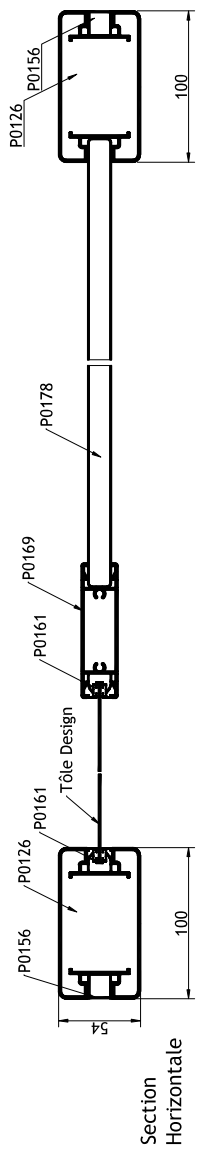

### EXEMPLES DE DÉCORS

Décor 23

Décor 25

Décor 26

Décor 27

Designer: H.LIMA

Date: 09/10/2023

Title: PORTAIL ALUMINIUM P100x54 - STD

Construction: STD

Check:

Date:

Client: GEDIMAT

Model: GALA

Product line: P100x54

Approval:

Date:

Subject: FICHE TECHNIQUE

I.Ref.: AT17 sans décor

Type:

Scale:

Unit: mm

File: FT - GEDIMAT - P100x54-STD ->2023\_PROP TACO 23 - GALA PERFIL PC1F

Project: 2023\_347

General tol.: ± 1

Content: DECOR

Format: A4

Version  
2023-01 R00

Designer: H.LIMA	Date: 09/10/2023	Title: PORTAIL ALUMINIUM P100x54 - STD	Construction: STD
Check:	Date:	Client: GEDIMAT	Product line: P100x54
Approval:	Date:	Subject: FICHE TECHNIQUE	Type: PB 1F
Scale: 1/20	Unit: mm	File: FT-GEDIMAT-P100x54STD-2023_PROP TACO 23-GALA.PBIF	Project: 2023_347
General tol.: ± 1	Content: 1000X1820		
Format: A4			
Version		2023-01 R00	