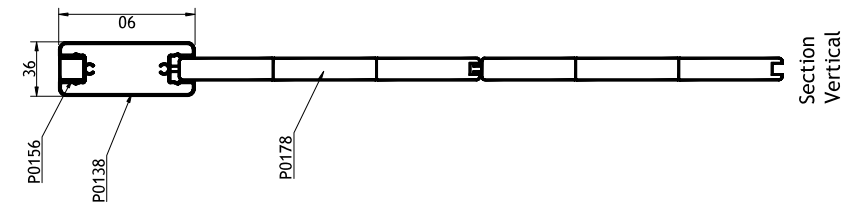

Subject: FICHE TECHNIQUE

I.Ref.: AT17 sans décor

Type:

Scale:

Unit: mm

File: FT - GEDIMAT - P100x54-STD ->2023\_PROP TACO 23 - GALA PERFIL PC1F

Project: 2023\_347

General tol.: ± 1

Content: DECOR

Format: A4

Version  
2023-01 R00

Designer: H.LIMA	Date: 09/10/2023	Title: PORTAIL ALUMINIUM P100x54 - STD	Construction: STD
Check:	Date:	Client: GEDIMAT	Product line: P100x54
Approval:	Date:	Subject: FICHE TECHNIQUE	Type: PB 1F
Scale: 1/20	Unit: mm	File: FT-GEDIMAT-P100x54STD-2023_PROP TACO 23-GALA.PBIF	Project: 2023_347
General tol.: ± 1	Content: 1000X1820		
Format: A4			
Version		2023-01 R00	