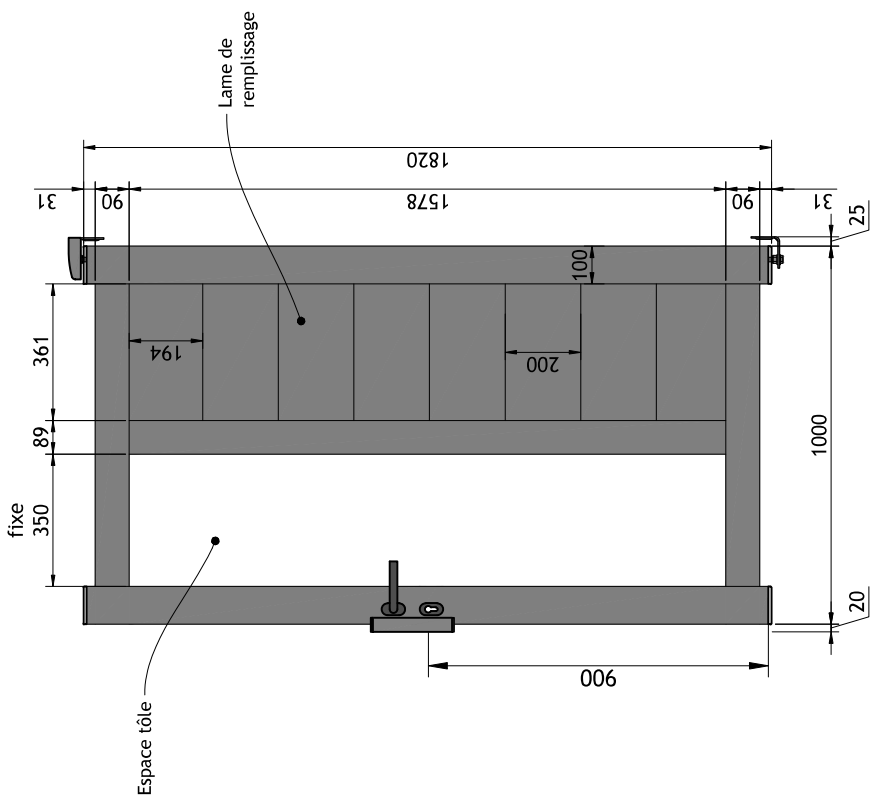

Subject: FICHE TECHNIQUE

I.Ref.: AT17 sans décor

Type:

Scale:

Unit: mm

File: FT - GEDIMAT - P100x54-STD ->2023\_PROP TACO 23 - GALA PERFIL PC1F

Project: 2023\_347

General tol.: ± 1

Content: DECOR

Format: A4

Version  
2023-01 R00

Designer: H.LIMA	Date: 09/10/2023	Title: PORTAIL ALUMINIUM P100x54 - STD	Construction: STD
Check:	Date:	Client: GEDIMAT	Product line: P100x54
Approval:	Date:	Subject: FICHE TECHNIQUE	Type: PB 1F
Scale: 1/20	Unit: mm	File: FT-GEDIMAT-P100x54STD-2023_PROP TACO 23-GALA.PBIF	Project: 2023_347
General tol.: ± 1	Content: 1000X1820		
Format: A4			
Version		2023-01 R00	