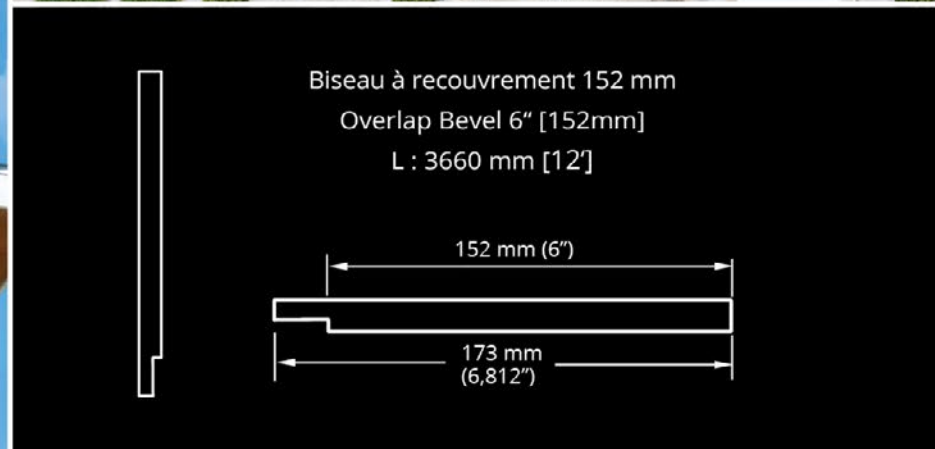

Classique

Le look vintage

The traditional lapboard

Nicht erhältlich in Deutschland