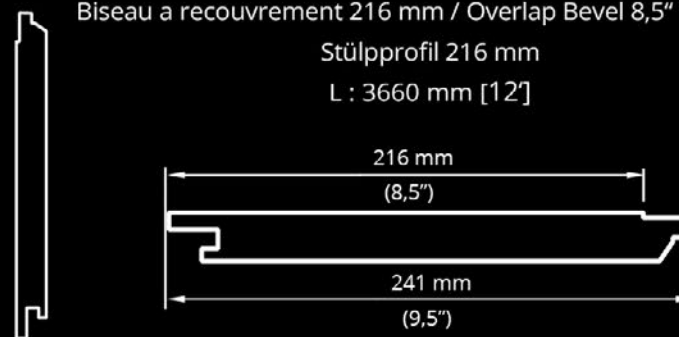

# Laurentien

*La modernité en grande largeur*  
*The wide contemporary lapboard*  
*Moderne in großen Breiten*

Biseau a recouvrement 216 mm / Overlap Bevel 8,5" [216mm]

Stülpprofil 216 mm

L : 3660 mm [12']