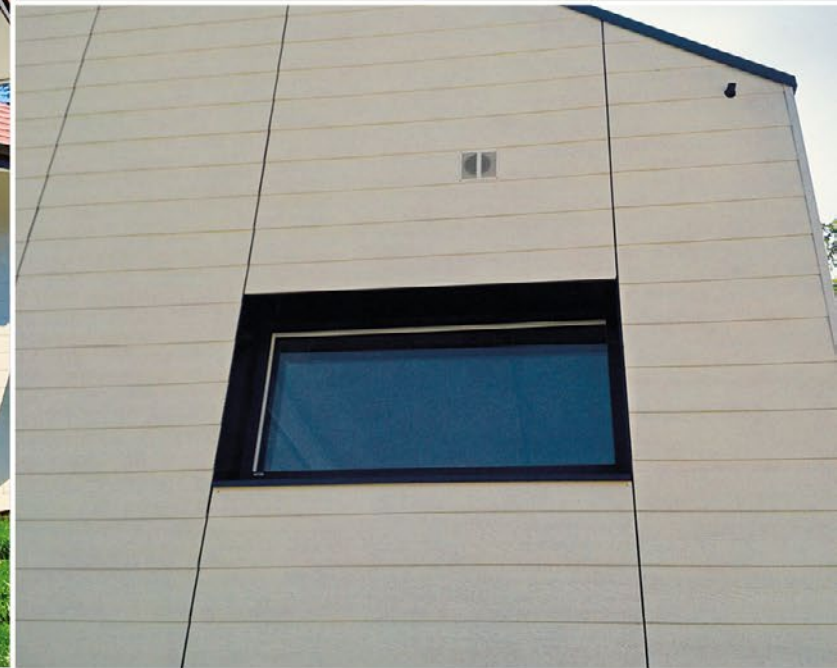

# Laurentien

*La modernité en grande largeur*  
*The wide contemporary lapboard*  
*Moderne in großen Breiten*

Biseau a recouvrement 216 mm / Overlap Bevel 8,5" [216mm]

Stülpprofil 216 mm

L : 3660 mm [12']