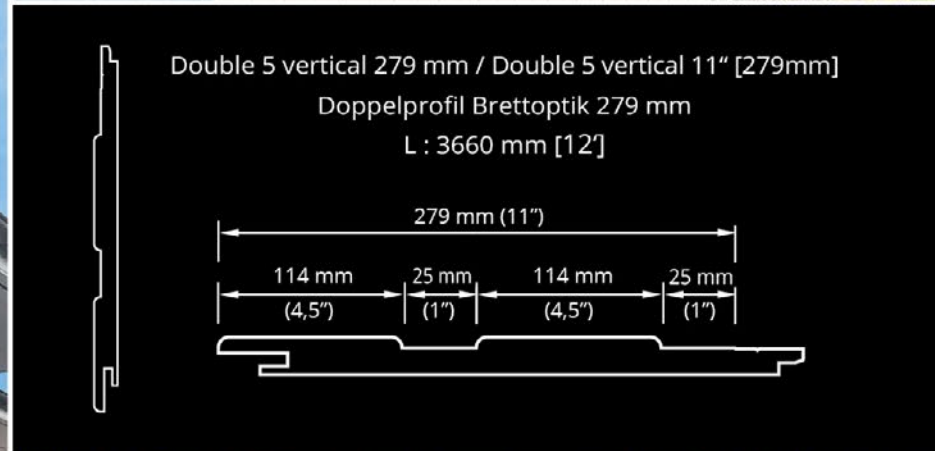

# Laurentien

*La modernité en grande largeur*  
*The wide contemporary lapboard*  
*Moderne in großen Breiten*

Biseau a recouvrement 216 mm / Overlap Bevel 8,5" [216mm]

Stülpprofil 216 mm

L : 3660 mm [12']