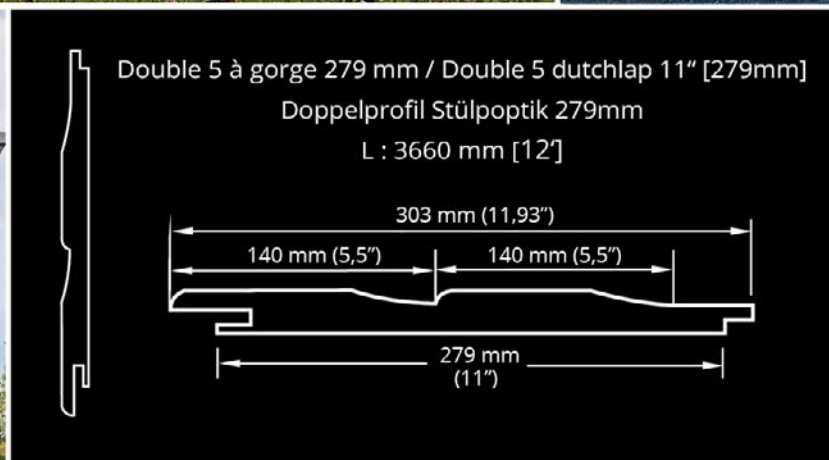

Prestige

La référence intemporelle

The timeless style

Das zeitlose Profil