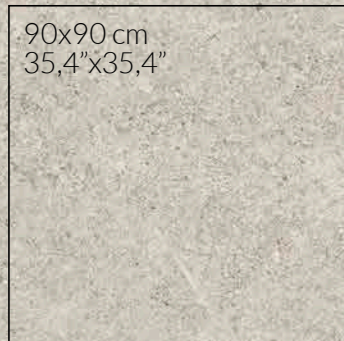

30x90 cm
11,8"x35,4"

| ESCALA DE LA GRÁFICA 1/2 · GRAPHIC SCALE 1/2 |

ACABADOS · FINISHES		30x90 cm · 11,8"x35,4"	
MATE MATT		SHELLSTONE R90 B42	
		SHELLSTONE R90 LOT B43	
		DECORADO CANDY R90 B44	
		DECORADO COZY R90 B44	

wall: SHELLSTONE R90 CREAM (30x90 cm), SHELLSTONE R90 LOT CREAM (30x90 cm).
 floor: BARRICA 30 CHOCOLATE (30x120 cm).

wall: SHELLSTONE R90 LOT WHITE (30x90 cm).
floor: SHELLSTONE 60 WHITE (60x60 cm).

CREAM [E] WHITE [E] GREY [E] GREIGE [E]

| COLORES DISPONIBLES - AVAILABLE COLORS |

150

| PORCELÁNICO · PORCELAIN |
| RECTIFICADO · RECTIFIED | DESTONIFICADO V2 · DESTONIFIED V2 |
 | 90x90 cm · 35,4"x35,4" | 60x120 cm · 23,6"x47,2" | 60x60 cm · 23,6"x23,6" | 30x60 cm · 11,8"x23,6" |
 | N° DISEÑOS POR FORMATO · N° DESIGNS BY FORMAT: | 90x90: 11 | 60x120: 12 | 60x60: 20 | 30x60: 40 |