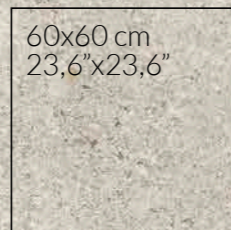

30x90 cm
11,8"x35,4"

| ESCALA DE LA GRÁFICA 1/2 · GRAPHIC SCALE 1/2 |

ACABADOS · FINISHES		30x90 cm · 11,8"x35,4"	
MATE MATT		SHELLSTONE R90 B42	
		SHELLSTONE R90 LOT B43	
		DECORADO CANDY R90 B44	
		DECORADO COZY R90 B44	

wall: SHELLSTONE R90 CREAM (30x90 cm), SHELLSTONE R90 LOT CREAM (30x90 cm).
 floor: BARRICA 30 CHOCOLATE (30x120 cm).

wall: SHELLSTONE R90 LOT WHITE (30x90 cm).
floor: SHELLSTONE 60 WHITE (60x60 cm).

CREAM [E] WHITE [E] GREY [E] GREIGE [E]

| COLORES DISPONIBLES - AVAILABLE COLORS |

150

| PORCELÁNICO · PORCELAIN |
| RECTIFICADO · RECTIFIED | DESTONIFICADO V2 · DESTONIFIED V2 |
 | 90x90 cm · 35,4"x35,4" | 60x120 cm · 23,6"x47,2" | 60x60 cm · 23,6"x23,6" | 30x60 cm · 11,8"x23,6" |
 | N° DISEÑOS POR FORMATO · N° DESIGNS BY FORMAT: | 90x90: 11 | 60x120: 12 | 60x60: 20 | 30x60: 40 |