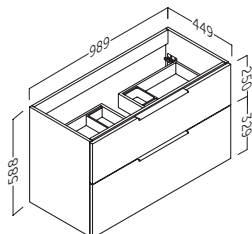

galsaky 100 (39.4")

Acabados	Referencia
Blanco brillo	151 01 100 (X)
Roble natural	151 24 100 (X)
Pino gris	151 37 100 (X)
Moka mate	151 74 100 (X)
Mist mate	151 71 100 (X)
Sunset mate	151 48 100 (X)
Island mate	151 49 100 (X)

Sustituir la X por la referencia de color:

- Tirador cromo (C)
- Tirador negro (N)
- Tirador oro (G)