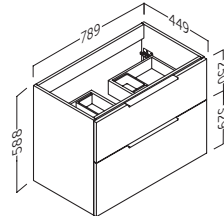

galsaky 80 (31.5")

Acabados	Referencia
Blanco brillo	151 01 080 (X)
Roble natural	151 24 080 (X)
Pino gris	151 37 080 (X)
Moka mate	151 74 080 (X)
Mist mate	151 71 080 (X)
Sunset mate	151 48 080 (X)
Island mate	151 49 080 (X)

Sustituir la X por la referencia de color:

- Tirador cromo (C)
- Tirador negro (N)
- Tirador oro (G)