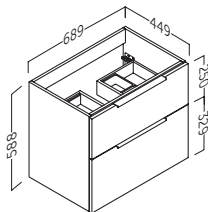

galsaky 70 (27.5")

Acabados	Referencia
Blanco brillo	151 01 070 (X)
Roble natural	151 24 070 (X)
Pino gris	151 37 070 (X)
Moka mate	151 74 070 (X)
Mist mate	151 71 070 (X)
Sunset mate	151 48 070 (X)
Island mate	151 49 070 (X)

Sustituir la X por la referencia de color:

- Tirador cromo (C)
- Tirador negro (N)
- Tirador oro (G)