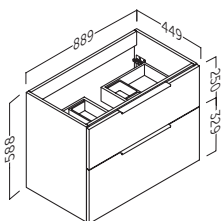

galsaky 90 (35.43")

Acabados	Referencia
Blanco brillo	151 01 090 (X)
Roble natural	151 24 090 (X)
Pino gris	151 37 090 (X)
Moka mate	151 74 090 (X)
Mist mate	151 71 090 (X)
Sunset mate	151 48 090 (X)
Island mate	151 49 090 (X)

Sustituir la X por la referencia de color:

- Tirador cromo (C)
- Tirador negro (N)
- Tirador oro (G)