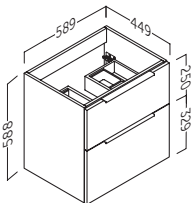

galsaky 60 (23.6")

Acabados	Referencia
Blanco brillo	151 01 060 (X)
Roble natural	151 24 060 (X)
Pino gris	151 37 060 (X)
Moka mate	151 74 060 (X)
Mist mate	151 71 060 (X)
Sunset mate	151 48 060 (X)
Island mate	151 49 060 (X)

Sustituir la X por la referencia de color:

- Tirador cromo (C)
- Tirador negro (N)
- Tirador oro (G)