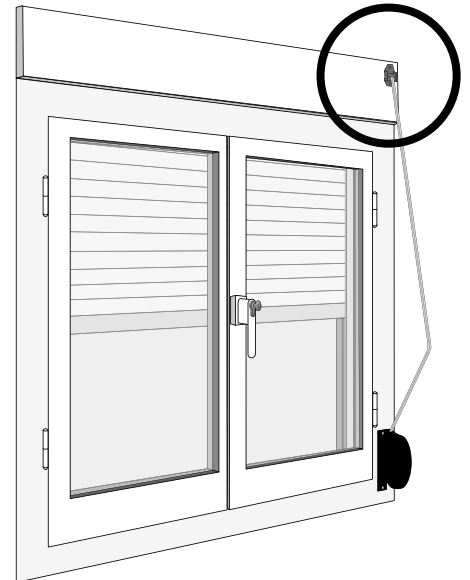

# Guide-sangle - 20/22 mm acier Pose verticale

► Guider la sangle