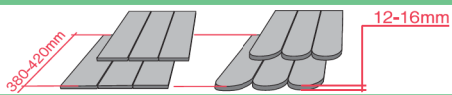

23  
22  
21  
20  
19  
18  
17  
16  
15  
14  
13  
12  
11  
10  
9  
8  
7  
6  
5  
4  
3  
2  
1  
0 [cm]  
NC 243 IM/EL, EGV/25.10.2017/F

<http://www.fakro.com/download/film-installation-instructions/flashings/>

<http://www.fakro.com/download/film-installation-instructions/flashings/>

<http://www.fakro.com/download/film-installation-instructions/flashings/>

ELN  
ELV  
ELJ

EGV

T20

EGV

0  
1  
2  
3  
4  
5  
6  
7  
8  
9  
10  
11  
12  
13  
14  
15  
16  
17  
18  
19  
20  
21  
22  
23