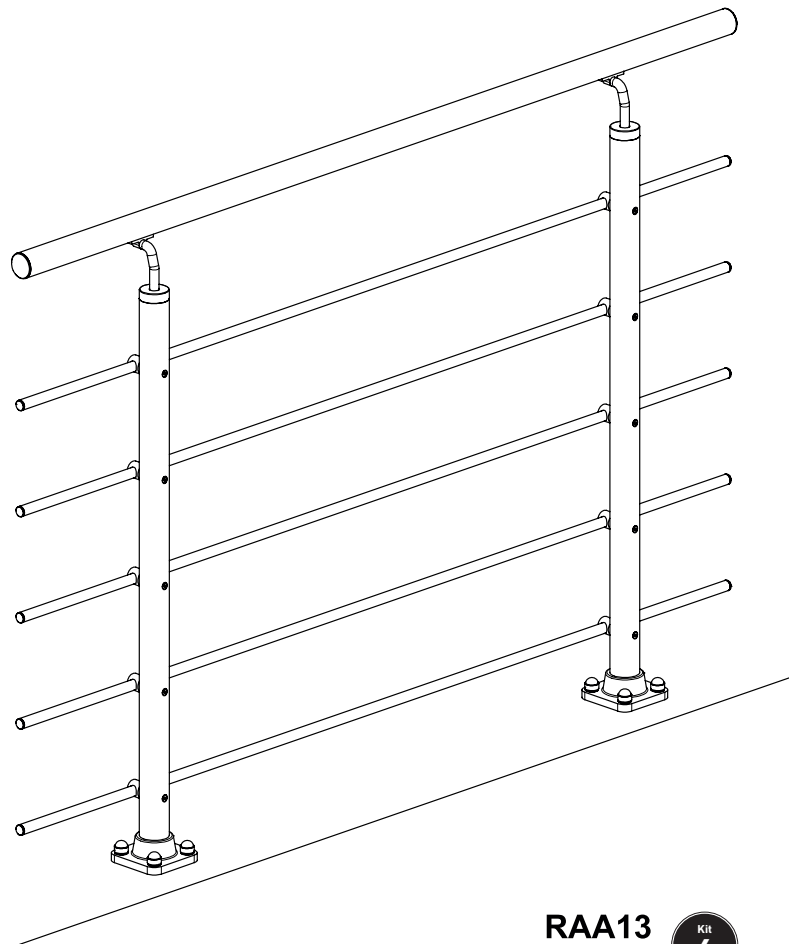

NEW RONDO 1,5M

Kit
1

Kit
5 RAAC
RARC
OPTION

RAA13
RAR13
A25
OPTION Kit
6

KIT
1

RAA15F Anodized
RAR15F RAL 7016

	<p>x 2 K1-1085631 Anodized K1-1085731 RAL 7016</p>	<p>1500mm ϕ 40mm</p> <p>x 1 K1-1085635 Anodized K1-1085735 RAL 7016</p>		<p>x 1 K1-35230</p>	
	<p>1500mm ϕ 16mm</p> <p>x 5 K1-1085645 Anodized K1-1085745 RAL 7016</p>	<p>x 5 K1-1085650 ϕ 16 x 40</p>			
<p>x 2 K2-1085611 Anodized K2-1085711 RAL 7016</p>	<p>x 10 K1-1085649 Anodized K1-1085749 RAL 7016 ϕ 16</p>	<p>x 4 K3-06059 Anodized K3-10659 RAL 7016 ϕ 5 x 25</p>	<p>x 1 K3-90001</p>	<p>x 10 K3-05007 Anodized K3-10665 RAL 7016 M5 x 5</p>	<p>x 8 K1-01017 RAL 9006 K1-01027 RAL 7016 17mm</p>
<p>x 8 K3-06070 ϕ 10 x 60</p>	<p>x 8 K3-04010 ϕ 10 / ϕ 20</p>	<p>x 8 K3-04210 ϕ 10</p>	<p>x 8 K3-08001 ϕ 12 x 60</p>		

30

 x 4
 K2-1085644 *Anodized*
 K2-1085744 *RAL7016*

A25
OPTION

1

2

7

Ø 8mm ▽ 50mm

Non inclus
Niet inbegrepen
Not included
No incluido

Ø 6mm

8

9

11

12

14

13

15