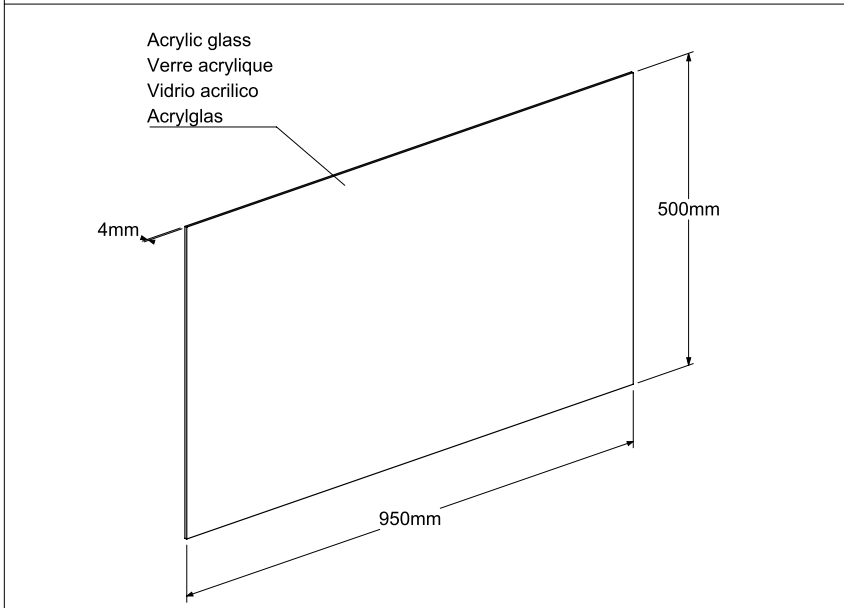

30

 x 4
 K2-1085644 *Anodized*
 K2-1085744 *RAL7016*

A25
OPTION

1

2

7

Ø 8mm ▽ 50mm

Non inclus
Niet inbegrepen
Not included
No incluido

Ø 6mm

8

9

11

12

14

13

15