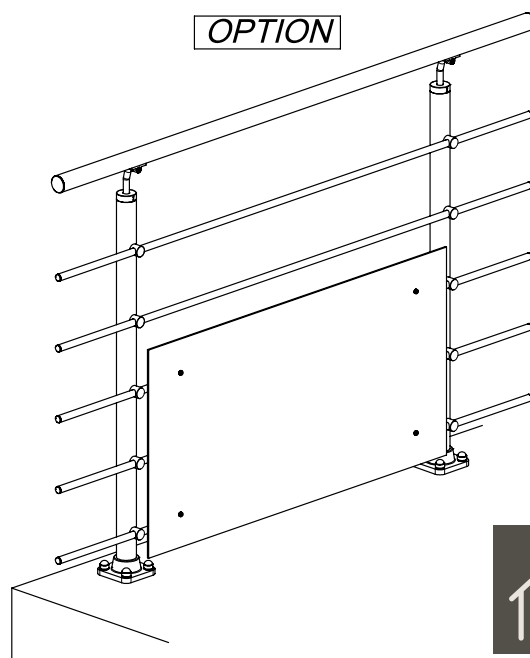

NEW RONDO 1,5M

Kit
1

Kit
5 RAAC
RARC
OPTION

RAA13
RAR13
A25
OPTION Kit
6

KIT
1

RAA15F Anodized
RAR15F RAL 7016

	<p>x 2 K1-1085631 Anodized K1-1085731 RAL 7016</p>	<p>1500mm ϕ 40mm</p> <p>x 1 K1-1085635 Anodized K1-1085735 RAL 7016</p>		<p>x 1 K1-35230</p>	
	<p>1500mm ϕ 16mm</p> <p>x 5 K1-1085645 Anodized K1-1085745 RAL 7016</p>	<p>x 5 K1-1085650 ϕ 16 x 40</p>			
<p>x 2 K2-1085611 Anodized K2-1085711 RAL 7016</p>	<p>x 10 K1-1085649 Anodized K1-1085749 RAL 7016 ϕ 16</p>	<p>x 4 K3-06059 Anodized K3-10659 RAL 7016 ϕ 5 x 25</p>	<p>x 1 K3-90001</p>	<p>x 10 K3-05007 Anodized K3-10665 RAL 7016 M5 x 5</p>	<p>x 8 K1-01017 RAL 9006 K1-01027 RAL 7016 17mm</p>
<p>x 8 K3-06070 ϕ 10 x 60</p>	<p>x 8 K3-04010 ϕ 10 / ϕ 20</p>	<p>x 8 K3-04210 ϕ 10</p>	<p>x 8 K3-08001 ϕ 12 x 60</p>		