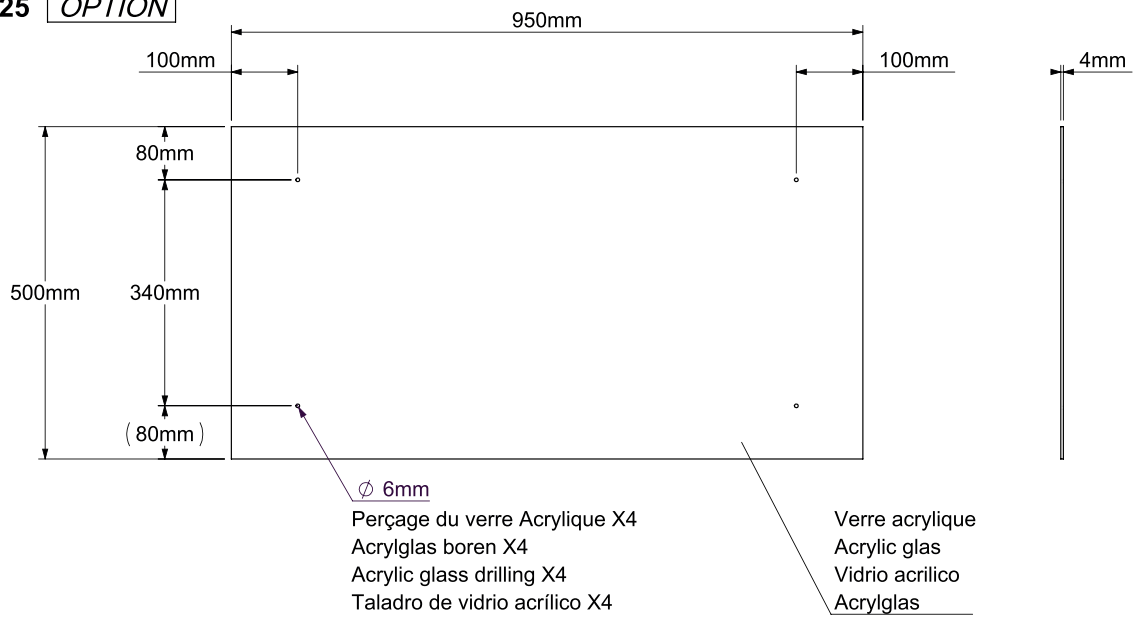

16

A25 **OPTION**