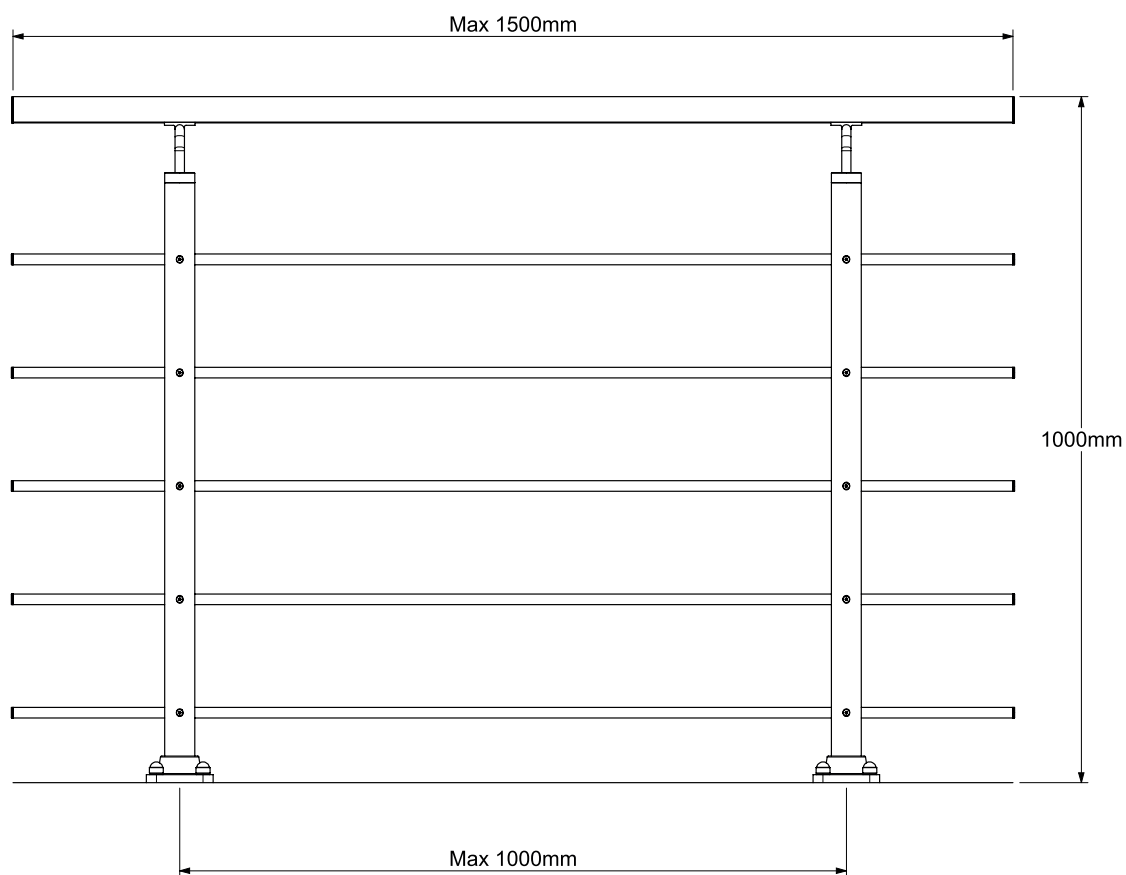

30

 x 4
 K2-1085644 *Anodized*
 K2-1085744 *RAL7016*

A25
OPTION

1

2

7

Ø 8mm ▽ 50mm

Non inclus
Niet inbegrepen
Not included
No incluido

Ø 6mm

8

9

11

12

14

13

15